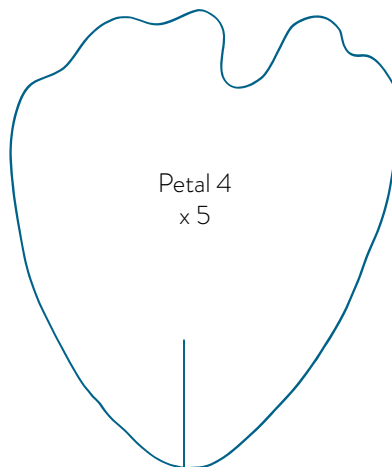

GIANT ROSE PEONY (PAGE 72) Enlarge by 400%

Petal 1  
x 5

Petal 2  
x 5

Petal 3  
x 5

Leaf Bunch  
x 3

Petal 4  
x 5

HAPPY FLOWER GARLAND (PAGE 56) Enlarge by 400%

Enlarge by 400%

**FOXGLOVE**

Petal

cut on fold

**HOLLYHOCK**

Petal  
x 5

Hollyhock  
Leaf x 1

**ANEMONE**

Inner  
Petal  
x 5

Outer  
Petal  
x 5

Anemone  
Leaf  
x 1

**PAVILION**

FLOWERBOMB! TEMPLATES

Print at 100% unless otherwise stated.

#FLOWERBOMBSTYLE

© Hannah Read-Baldrey/Pavilion 2018